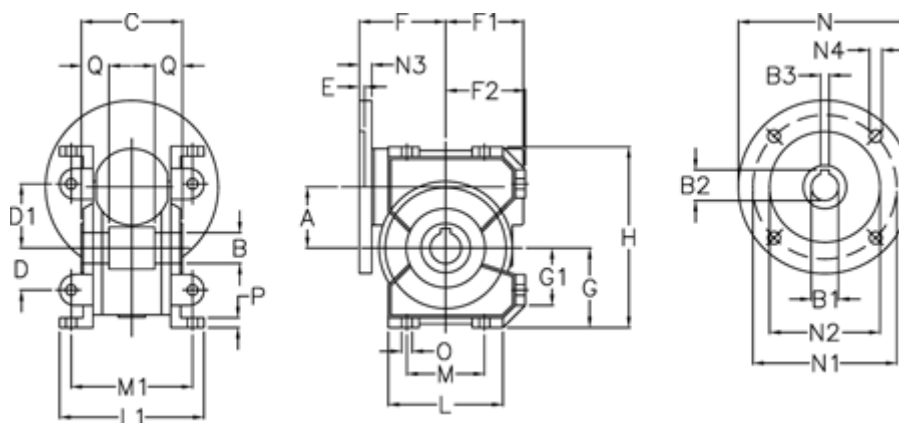

Data Sheet

Article number: 3902049007028
 Description: Worm gear
 VF 49-U-7-71B14

Measures

A = 49.5	E = 3	L = 93	N4 = 6.5
B = 25 H7	F = 70	L1 = 117	O = 8.5
B1 E7 = 14	F1 = 63	M = 63	P = 8
B2 = 16.3	F2 = 64.5	M1 = 98.5	Q = 22.5
B3 H9 = 5	G = 64.5	N = 105	
C = 82	G1 = 46.5	N1 = 85	
D = 34	H = 146.5	N2 = 70	
D1 = 52	H1 = 110.5	N3 = 10.5	